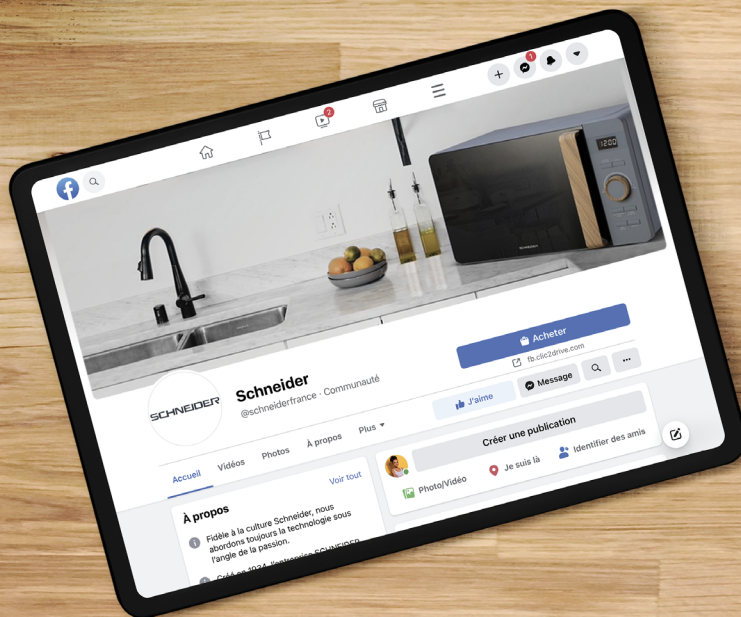

REJOIGNEZ NOUS!

JOIN US!
ÚNETE A NOSOTROS!
VOLG ONS!