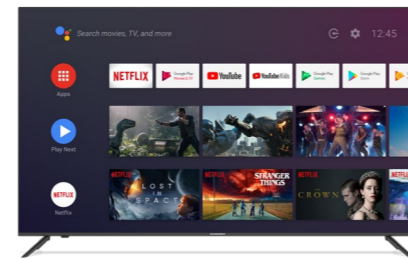

65"

SC-LED65SC500QA

Ultra high definition 2160p
QLED
HDR10
8ms response time
CPU: Quad Core ARM Cortex
GPU: Dual Core Mali
Android 9.0 (Pie)
HDMI 2.0/HDMI 1.4 - USB port
Wi-fi - Bluetooth - Lan RJ45
DVB-T/T2/C
Chromecast
Google Assistant compatible
Google Play Store,
16 watt Dolby sound (2*10)