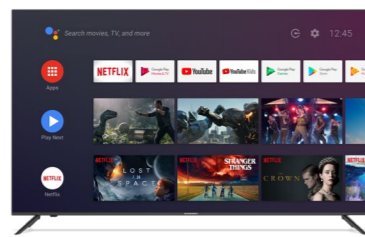

SC500 SERIES

ANDROID TV

50"

SC-LED50SC500QA

Ultra high definition 2160p
QLED
HDR10
8ms response time
CPU: Quad Core ARM Cortex - 53
GPU: Dual Core Mali 470
Android 9.0 (Pie)
HDMI 2.0/HDMI 1.4 - USB port
Wi-fi - Bluetooth - Lan RJ45
DVB-T/T2/C
Chromecast
Google Assistant compatible
Google Play Store,
20 watt Dolby sound (2*10)