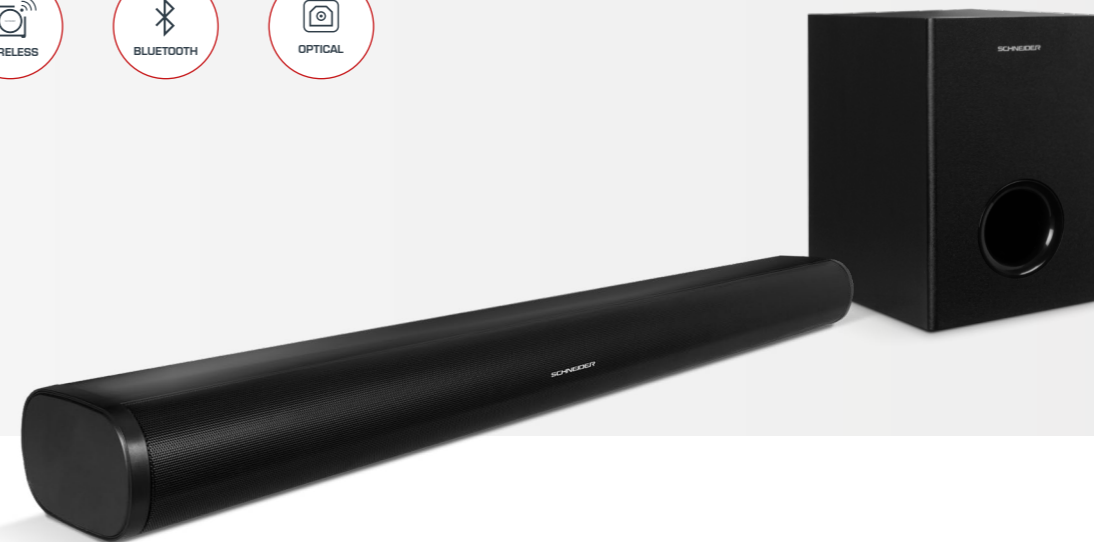

Audio Inputs

Bluetooth/HDMI ARC/Optical/Aux

Accessories

Remote Control
Male Jack to 3.5 mm Male Jack Cable
Wall mounting kit

*Available without subwoofer under the reference SC600SND

SC750SND

2.1 BLUETOOTH SOUNDBAR WITH WIRELESS SUBWOOFER