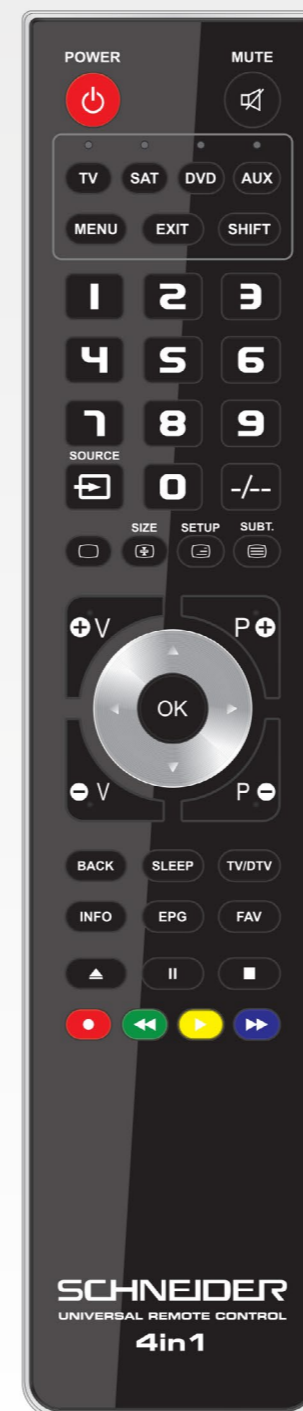

Universal

REMOTE CONTROL

Features

Universal remote control
Update via micro USB