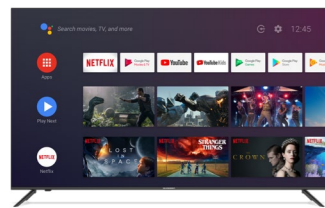

SC500 SERIES

ANDROID TV

50"

SC-LED50SC500QA

Ultra high definition 2160p
QLED
HDR10
8ms response time
CPU: Quad Core ARM Cortex - 53
GPU: Dual Core Mali 470
Android 9.0 (Pie)
HDMI 2.0/HDMI 1.4 - USB port
Wi-fi - Bluetooth - Lan RJ45
DVB-T/T2/C
Chromecast
Google Assistant compatible
Google Play Store,
20 watt Dolby sound (2*10)