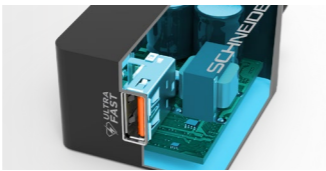

Quick Charge

CHARGER

Features

Qualcomm Ultra Fast Charger
Ultra Fast 18W USB mains charger
Dedicated Huawei and QC compatible devices

Ultra Fast
CABLE & CHARGER

Features
 Ultra Fast Charger & Cable
 Ultra Fast 18W USB mains charger
 Available connectors: USB-C - Micro USB
 Available colours: black/white