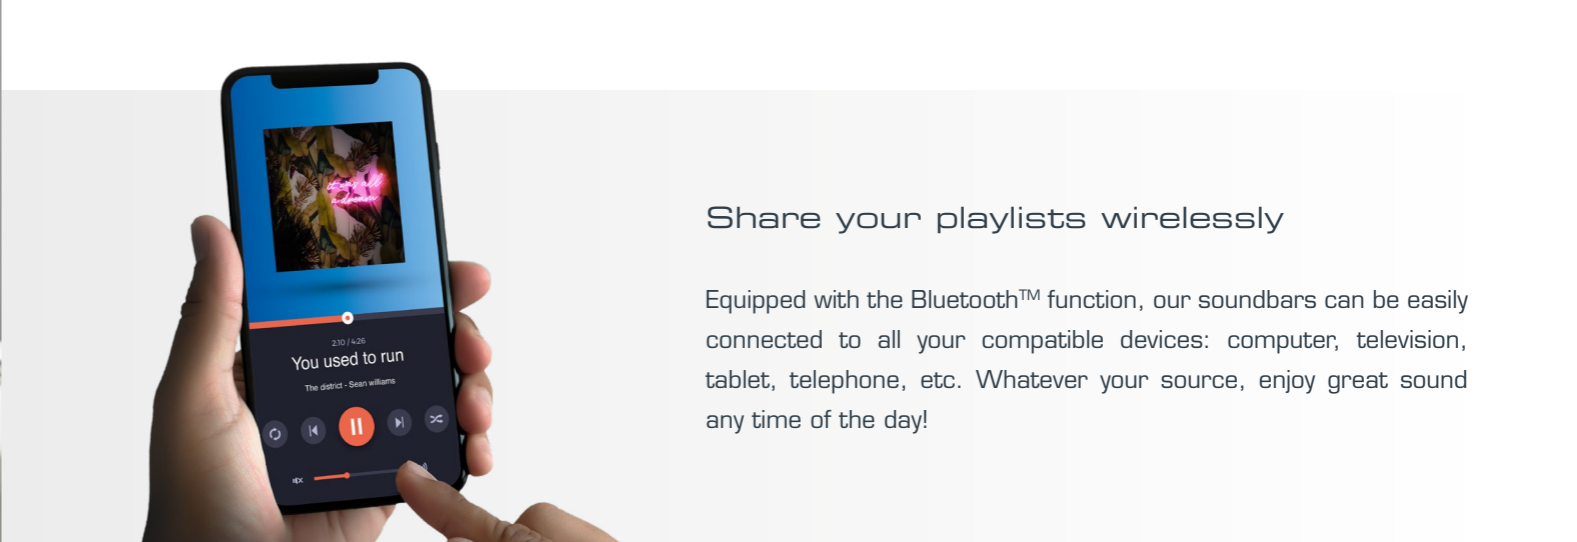

Share your playlists wirelessly

Equipped with the Bluetooth™ function, our soundbars can be easily connected to all your compatible devices: computer, television, tablet, telephone, etc. Whatever your source, enjoy great sound any time of the day!

Resonate with high definition sound

With the digital connectors available on all SCHNEIDER sound bars, you have the ultimate in high definition sound. Equipped with the HDMI ARC function, a single cable is enough to broadcast all your audio sources connected to your television (consoles, computers and Blu-rays).