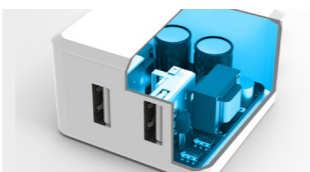

Super Fast
90° CABLE & CHARGER

Features
 Ultra Fast Charger & 90° Lightning Cable
 Aluminium heads
 Braided Nylon Sheathing
 2 USB Ultra Fast 17W mains charger

Made for
 iPhone | iPad | iPod

Wireless
WIRELESS CHARGER