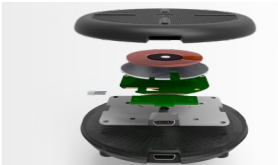

Ultra Fast
CABLE & CHARGER

Features
Ultra Fast Charger & Cable
Ultra Fast 18W USB mains charger
Available connectors: USB-C - Micro USB
Available colours: black/white

Super Fast
90° CABLE & CHARGER

Features
Ultra Fast Charger & 90° Lightning Cable
Aluminium heads
Braided Nylon Sheathing
2 USB Ultra Fast 17W mains charger

Made for
iPhone | iPad | iPod

Wireless
WIRELESS CHARGER

Features
Fast Charge 10W charger
Compatible: Apple & Samsung devices

Audio
SPLITTER ADAPTER

Features
Audio splitter 1 input, 5 outputs (Cable + Splitter)
3.5 mm Audio Jack
Also available in 1 input, 2 outputs (Cable)