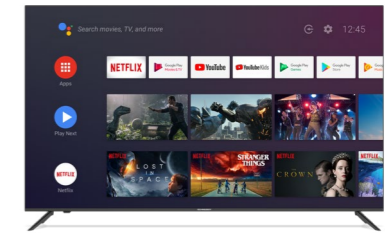

RANGE
TELEVISIONS

SC100
LED

SC200
LED

SC290
SMART

SC300
SMART

SC400
ANDROID TV

SC500
ANDROID TV

Slim Design