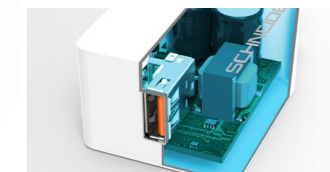

Features

Ultra Fast Charger
Ultra Fast 18W USB mains charger
Available colours: black/white