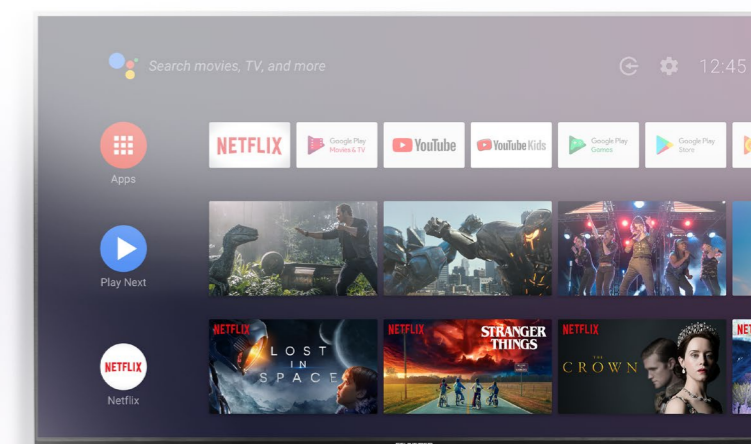

Features

Universal remote control
 Update via micro USB

SCHNEIDER

Office

Discover the new IT range
for professionals

Monitors, desktops, keyboards, mouse etc. SCHNEIDER is making a comeback on the IT market by offering a complete office automation range adapted to the needs of professionals and students.