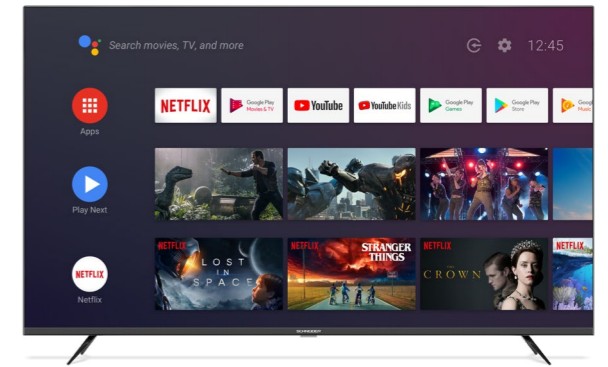

55"-60"

SC-LED55SC400ATV

- Ultra high definition 2160p
- HDR10
- 6.5 ms response time
- CPU: Quad Core
- GPU: Dual Core
- Android 9.0 (Pie)
- HDMI 2.0/HDMI 1.4 - USB port
- Wi-fi - Bluetooth - Lan RJ45
- DVB-T/T2/C
- Chromecast
- Google Assistant compatible
- Google Play Store
- 20 watt Dolby sound (2*10)